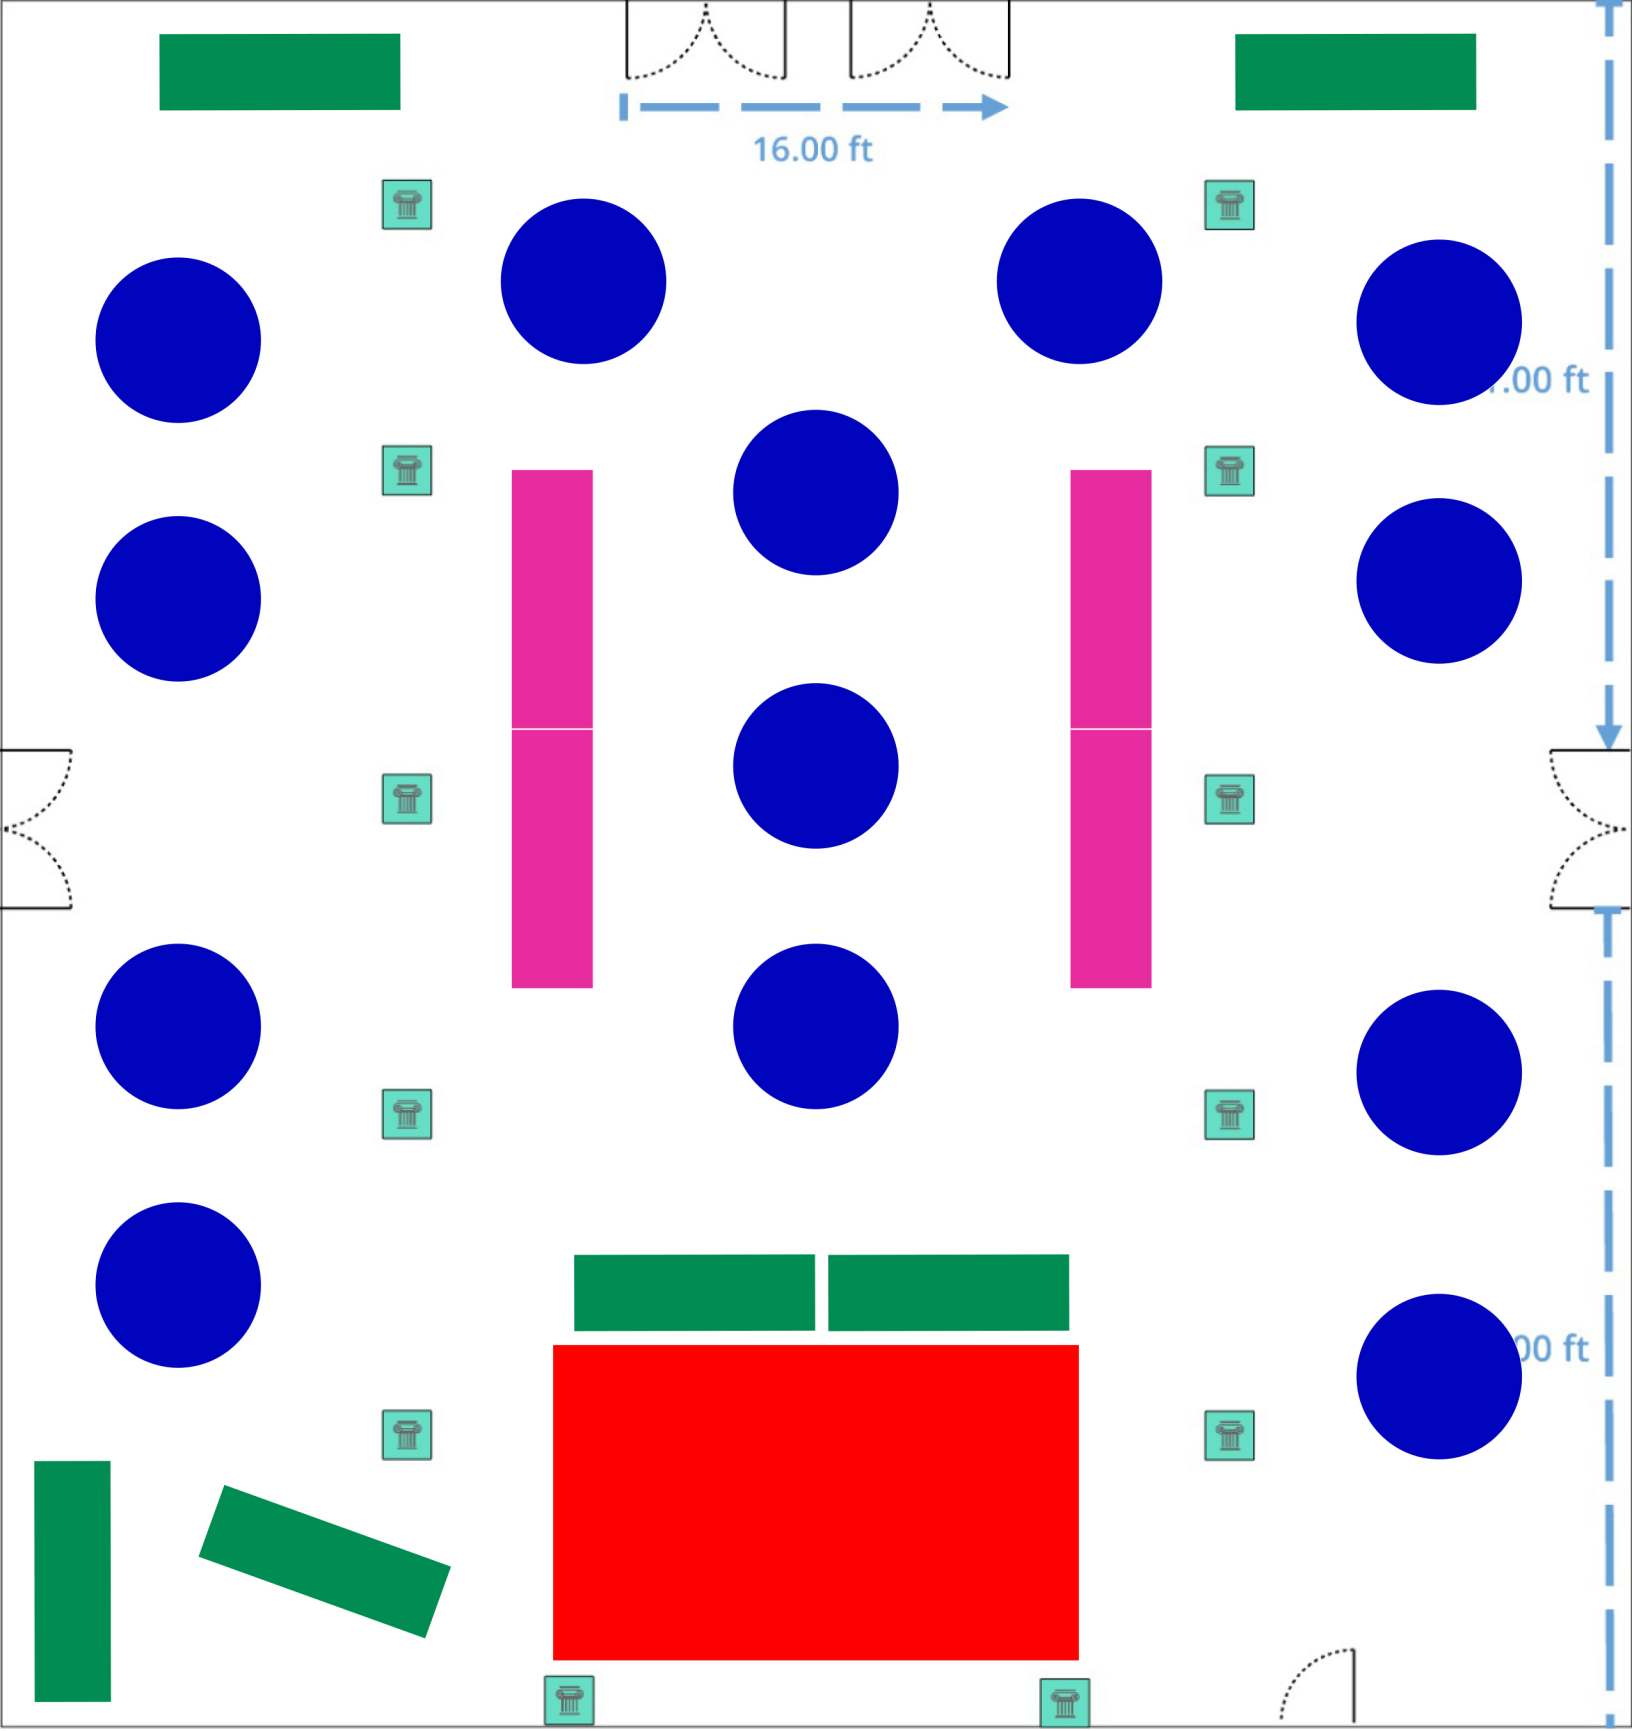

16.00 ft

16.00 ft

16.00 ft

5 Feet

6ft folding

dance floor

8ft folding

60 inch round

6ft folding

dance floor

8ft folding

60 inch round

- 6ft folding
- dance floor
- 8ft folding
- 60 inch round