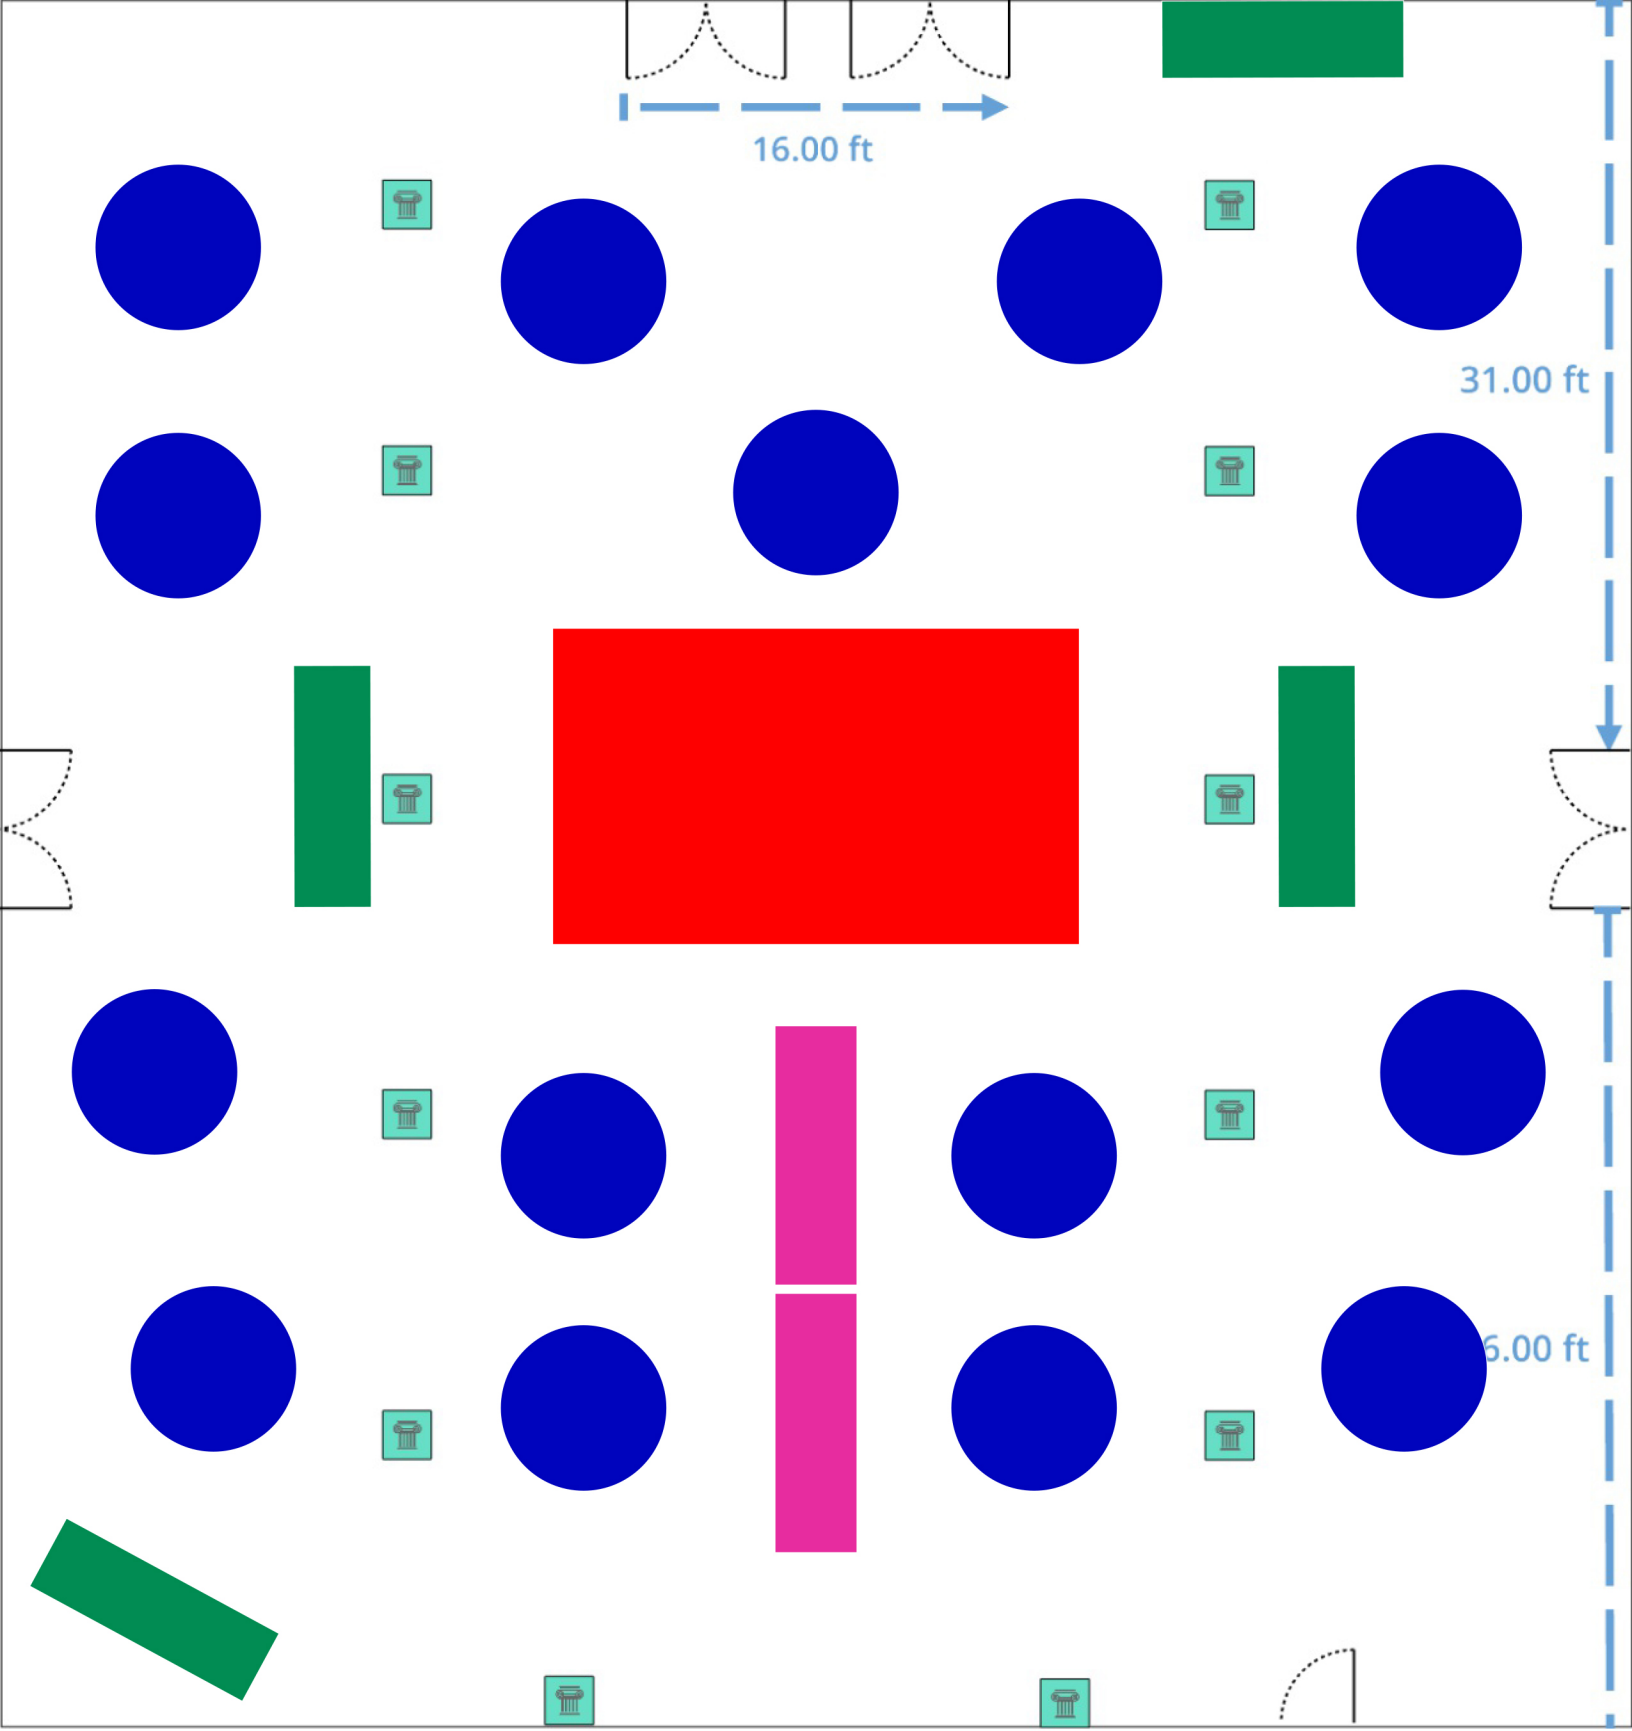

16.00 ft

16.00 ft

16.00 ft

5 Feet

6ft folding

dance floor

8ft folding

60 inch round

6ft folding

dance floor

8ft folding

60 inch round

- 6ft folding
- dance floor
- 8ft folding
- 60 inch round